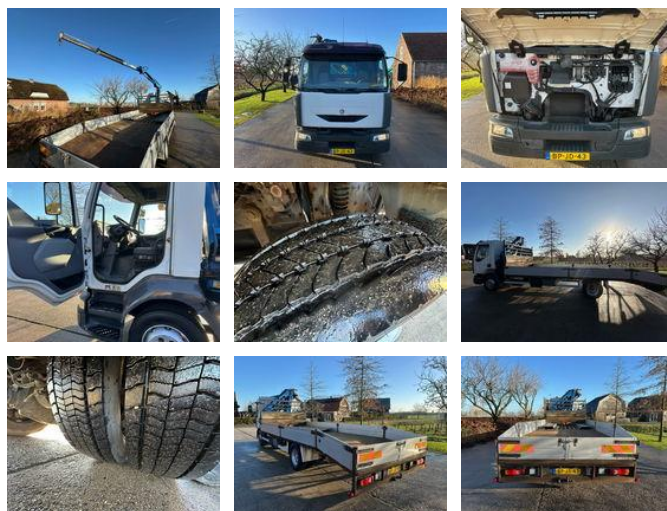

Renault Midlum 220 -12C / NL TRUCK / CRANE MKG HLK-80 / MACHINE TRANSPORT / MANUAL / EURO3 / RAMPS

General features

Brand	Renault
Model	Midlum 220
Subcategory	Loading ramp
Licence plate	BP-JD-43
Odometer reading	413.899km
Construction year	2004
Date of first registration	21-04-2004
Color	White
Condition	Used
General condition	Good
Fuel	Diesel
Emission class	Euro 3

Characteristics

Empty weight	7.570kg
Load capacity	4.420kg
GVW	11.990kg
Length	921cm
Width	252cm
Cabin	No

Serial number	VF644ACA000009027
---------------	-------------------

Lifting capacity	3.440kg
------------------	---------

Lifting height	734cm
----------------	-------

Renault Midlum 220 -12C / NL TRUCK / CRANE MKG HLK-80 / MACHINE TRANSPORT / MANUAL / EURO3 / RAMPS

Technical specifications

Number of axes	2
Axis configuration	4x2
Transmission	Manual
Engine output	158kw

Description

Construction details: Crane brand: MKG Crane type: HLK-80 Total length: 680cm Straight length: 560cm Slanted length: 120cm
Floor height: 97cm Ramp beams LxW: 290x42cm

Accessories

-
- Trailer coupling
- Bluetooth
- Differential Lock
- Air Suspension Seats
- Towbar
- Anti-lock braking system
- Cruise control
- Toolbox
- Air suspension
- PTO
- Radio/CD player
- Particulate filter
- Heavy duty engine brake
- Visor
- Catalyst
- Power steering
- Passenger seat
- Electric windows